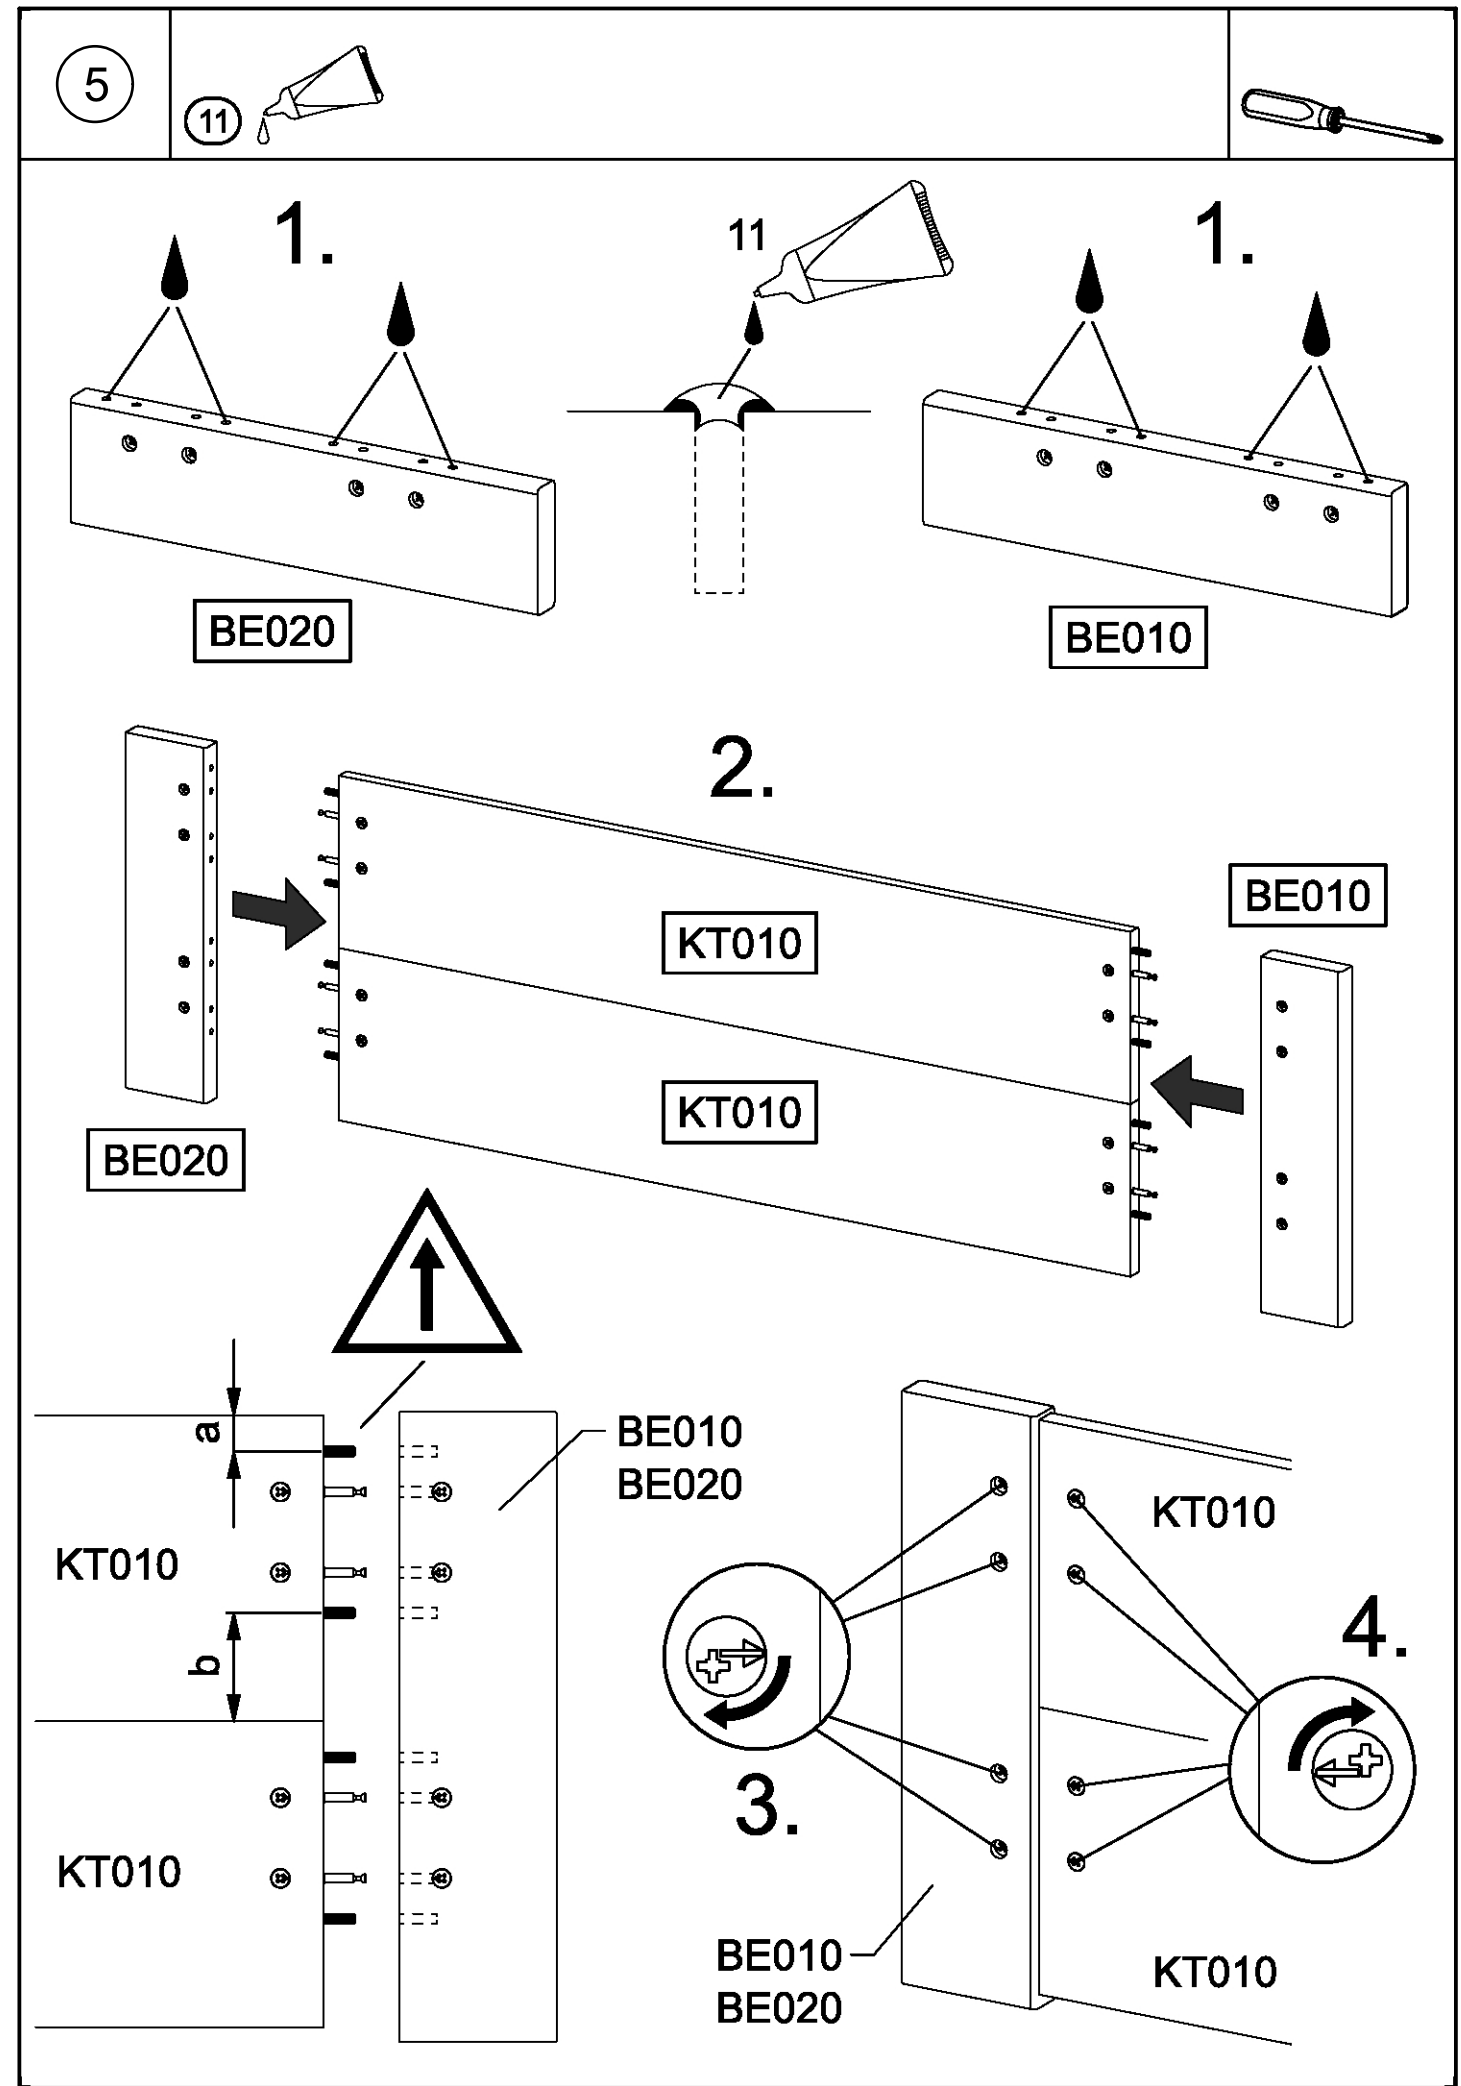

MZ124_01

rauch

BE010

BE020

KT010

KT010

904

904

904

← ≥ 140cm → = 3x 904

← ≤ 120cm → = 2x 904

6

4/6x 580 M4

4/6x 582 M4x28

7

2/3x 114

8

8/12x

203

4x30